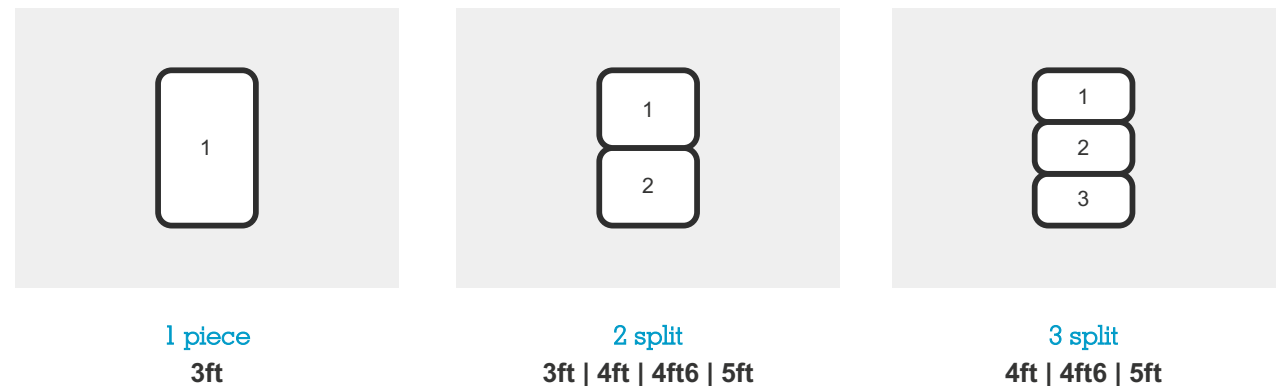

Prices Exclude VAT

Size options

Base options

Bedroom MATTRESSES

Our best-selling **Cambridge*** is a soft- sprung deep quilt mattress. With a layer of memory foam on one side, our **Memory*** mattress offers the best of both worlds.