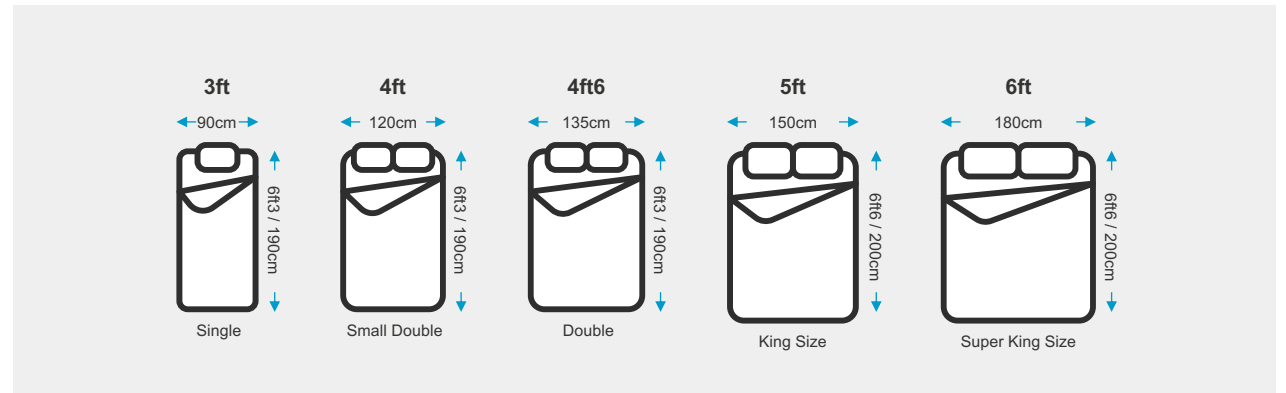

Prices Exclude VAT

Size options

Base options

Bedroom MATTRESSES

Our best-selling **Cambridge*** is a soft- sprung deep quilt mattress. With a layer of memory foam on one side, our **Memory*** mattress offers the best of both worlds.