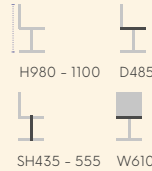

# OFFICE

Range

**PRODUCT CODE**  
62192

**SEAT / BACK**  
Fabric / Mesh

**FRAME**  
Black Pyramid Style 5  
Star Nylon base with  
60mm castors

**MECHANISM**  
Synchro tilt  
Lockable 3 positions

GRANADA HIGH MESH BACK OFFICE CHAIR