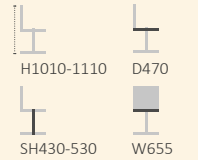

FROM

PRODUCT CODE
63046
(UPH: AD12 Arms
WHT + T727N Mech)
63047
(UPH: AD12 Arms
WHT + T727NS Mech)
61647
Optional Headrest

FRAME
Black Pyramid Style 5
Star Nylon base with
60mm castors