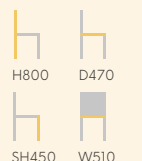

PRODUCT CODE

- 62083 (Grey)
- 60014 (Black)
- 60331 (White)
- 60073 (Lime)
- 60408 (Mustard)
- 60411 (Navy Blue)
- 62212 (Red)
- 61154 (Turquoise)
- 62105 (Plum)
- 62085 (Uph Grey)

SEAT / BACK
Polypropylene

FRAME
Steel / EPC Black

SHOREDITCH M FRAME