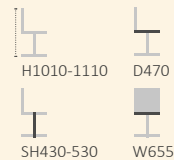

OFFICE

Range

PRODUCT CODE
62192

SEAT / BACK
Fabric / Mesh

FRAME
Black Pyramid Style 5
Star Nylon base with
60mm castors

MECHANISM
Synchro tilt
Lockable 3 positions

PRODUCT CODE
62192 Chair Kit
60875 Headrest

SEAT / BACK
Fabric / Mesh

FRAME
Black Pyramid Style 5
Star Nylon base with
60mm castors

MECHANISM
Tilt mechanism
adjustable to weight

PRODUCT CODE
63822

DETAILS
Built in Mechanism
Height adjustable
and tilt features
Easy to Assemble

AVAILABLE FINISH
Black

FROM

PRODUCT CODE
61324
(UPH: AD12 Arms
+ T727N Mech)
61434
(UPH: AD12 Arms
+ T727NS Mech)
62078
Optional Headrest

FRAME
Black Pyramid Style
5 Star Nylon base
with 60mm castors

FROM

PRODUCT CODE
63046
(UPH: AD12 Arms
WHT + T727N Mech)
63047
(UPH: AD12 Arms
WHT + T727NS Mech)
61647
Optional Headrest

FRAME
Black Pyramid Style 5
Star Nylon base with
60mm castors