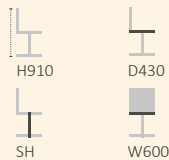

PRODUCT CODE
63822

DETAILS
Built in Mechanism
Height adjustable
and tilt features
Easy to Assemble

AVAILABLE FINISH
Black