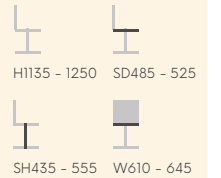

PRODUCT CODE
62192 Chair Kit
60875 Headrest

SEAT / BACK
Fabric / Mesh

FRAME
Black Pyramid Style 5
Star Nylon base with
60mm castors

MECHANISM
Tilt mechanism
adjustable to weight

GRANADA HIGH MESH BACK OFFICE CHAIR
WITH HEADREST